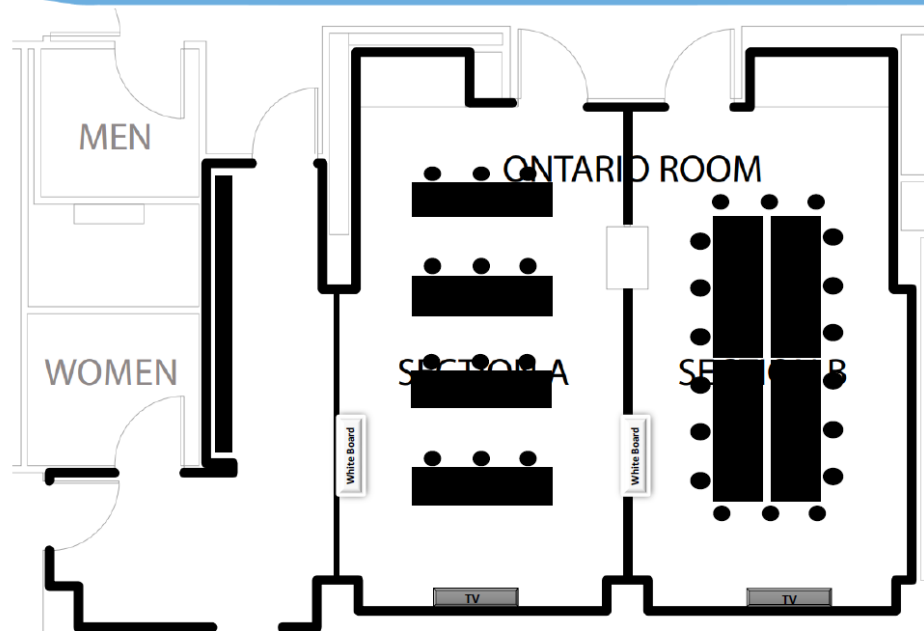

Ontario Room A/B: U-Shape 20
3 Chairs per 6ft x 1ft table, projector in the middle w/screen
Additional tables inside rooms for food/beverage

Ontario Room A/B: Classroom, 30 people
3 Chairs per 6ft x 1ft table

Ontario Room A: Classroom, 12 people
Ontario Room B: Conference, 18 people

Ontario Room A/B: Crescent 6ft tables, 30 people