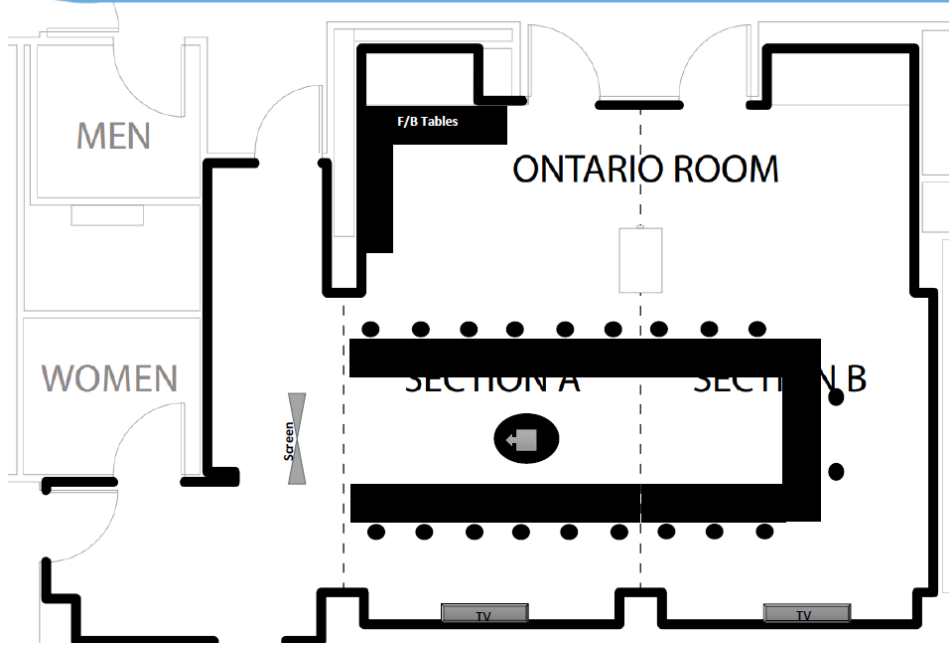

Ontario Room A/B: U-Shape 20
3 Chairs per 6ft x 1ft table, projector in the middle w/screen
Additional tables inside rooms for food/beverage

Ontario Room A/B: Classroom, 30 people
3 Chairs per 6ft x 1ft table

Ontario Room A: Classroom, 12 people
Ontario Room B: Conference, 18 people

Ontario Room A/B: Crescent 6ft tables, 30 people