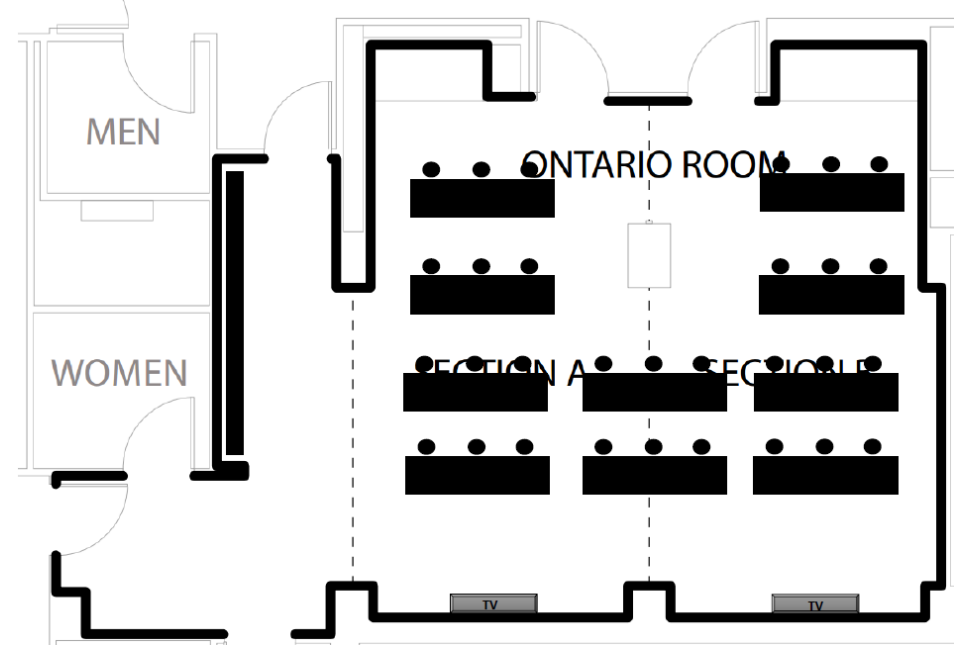

Ontario Room A/B: U-Shape 20
3 Chairs per 6ft x 1ft table, projector in the middle w/screen
Additional tables inside rooms for food/beverage

Ontario Room A/B: Classroom, 30 people
3 Chairs per 6ft x 1ft table

Ontario Room A: Classroom, 12 people
Ontario Room B: Conference, 18 people

Ontario Room A/B: Crescent 6ft tables, 30 people